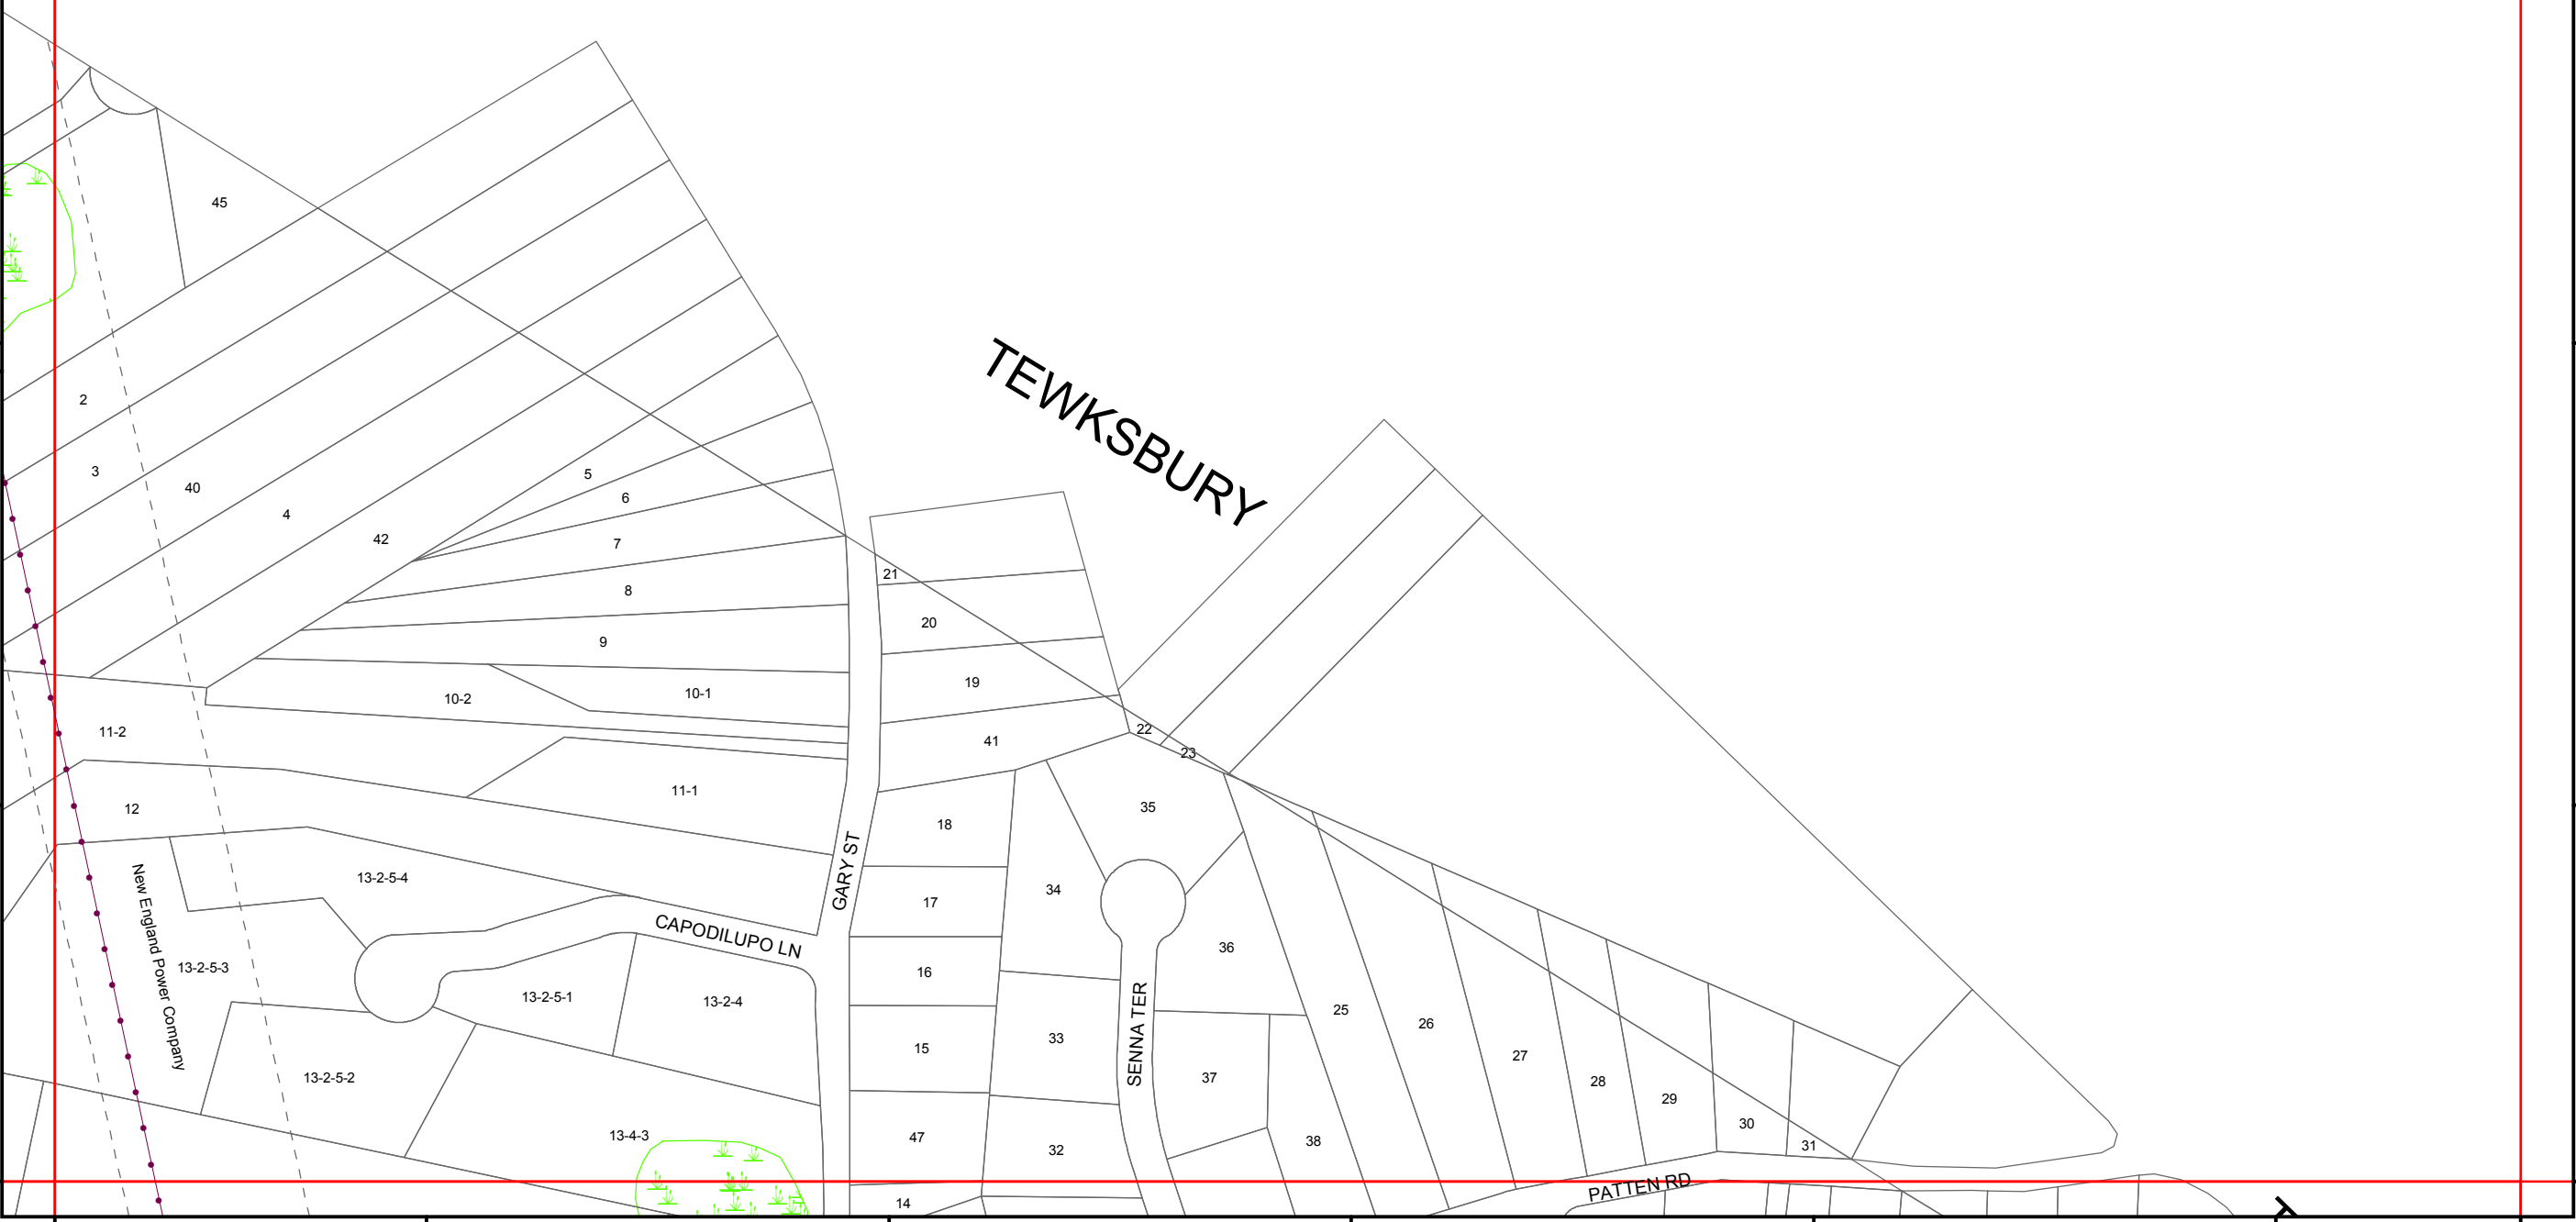

221239 221400 221600 221800 222000 222306

926538

926400

926300

926200

926100

926000

Town of Billerica Massachusetts

1 inch = 250 feet
0 25 50 100 150 200 250 Feet

Legend

- 17-1 Block-Lot
- FIRST AVE Street Name
- - Easement
- Pipeline
- Powerline
- Assessor Grid
- Parcel Boundary
- River or Pond
- Wetland - MassGIS

Note:
Grid coordinates are in NAD 1983
Massachusetts StatePlane Meters.

Map Printing Application
Created By:
Woodard & Curran, Inc.
41 Hutchins Drive
Portland, Maine 04102
(800) 426-4262

221239 221400 221600 221800 222000 222306

Disclaimer: The information is provided as a reasonably accurate point of reference, but is not guaranteed and is not to be used for conveyances. The Town of Billerica shall not be held responsible for the accuracy or misuse of this data. Copyright Town of Billerica.

Revised To: January 1, 2011