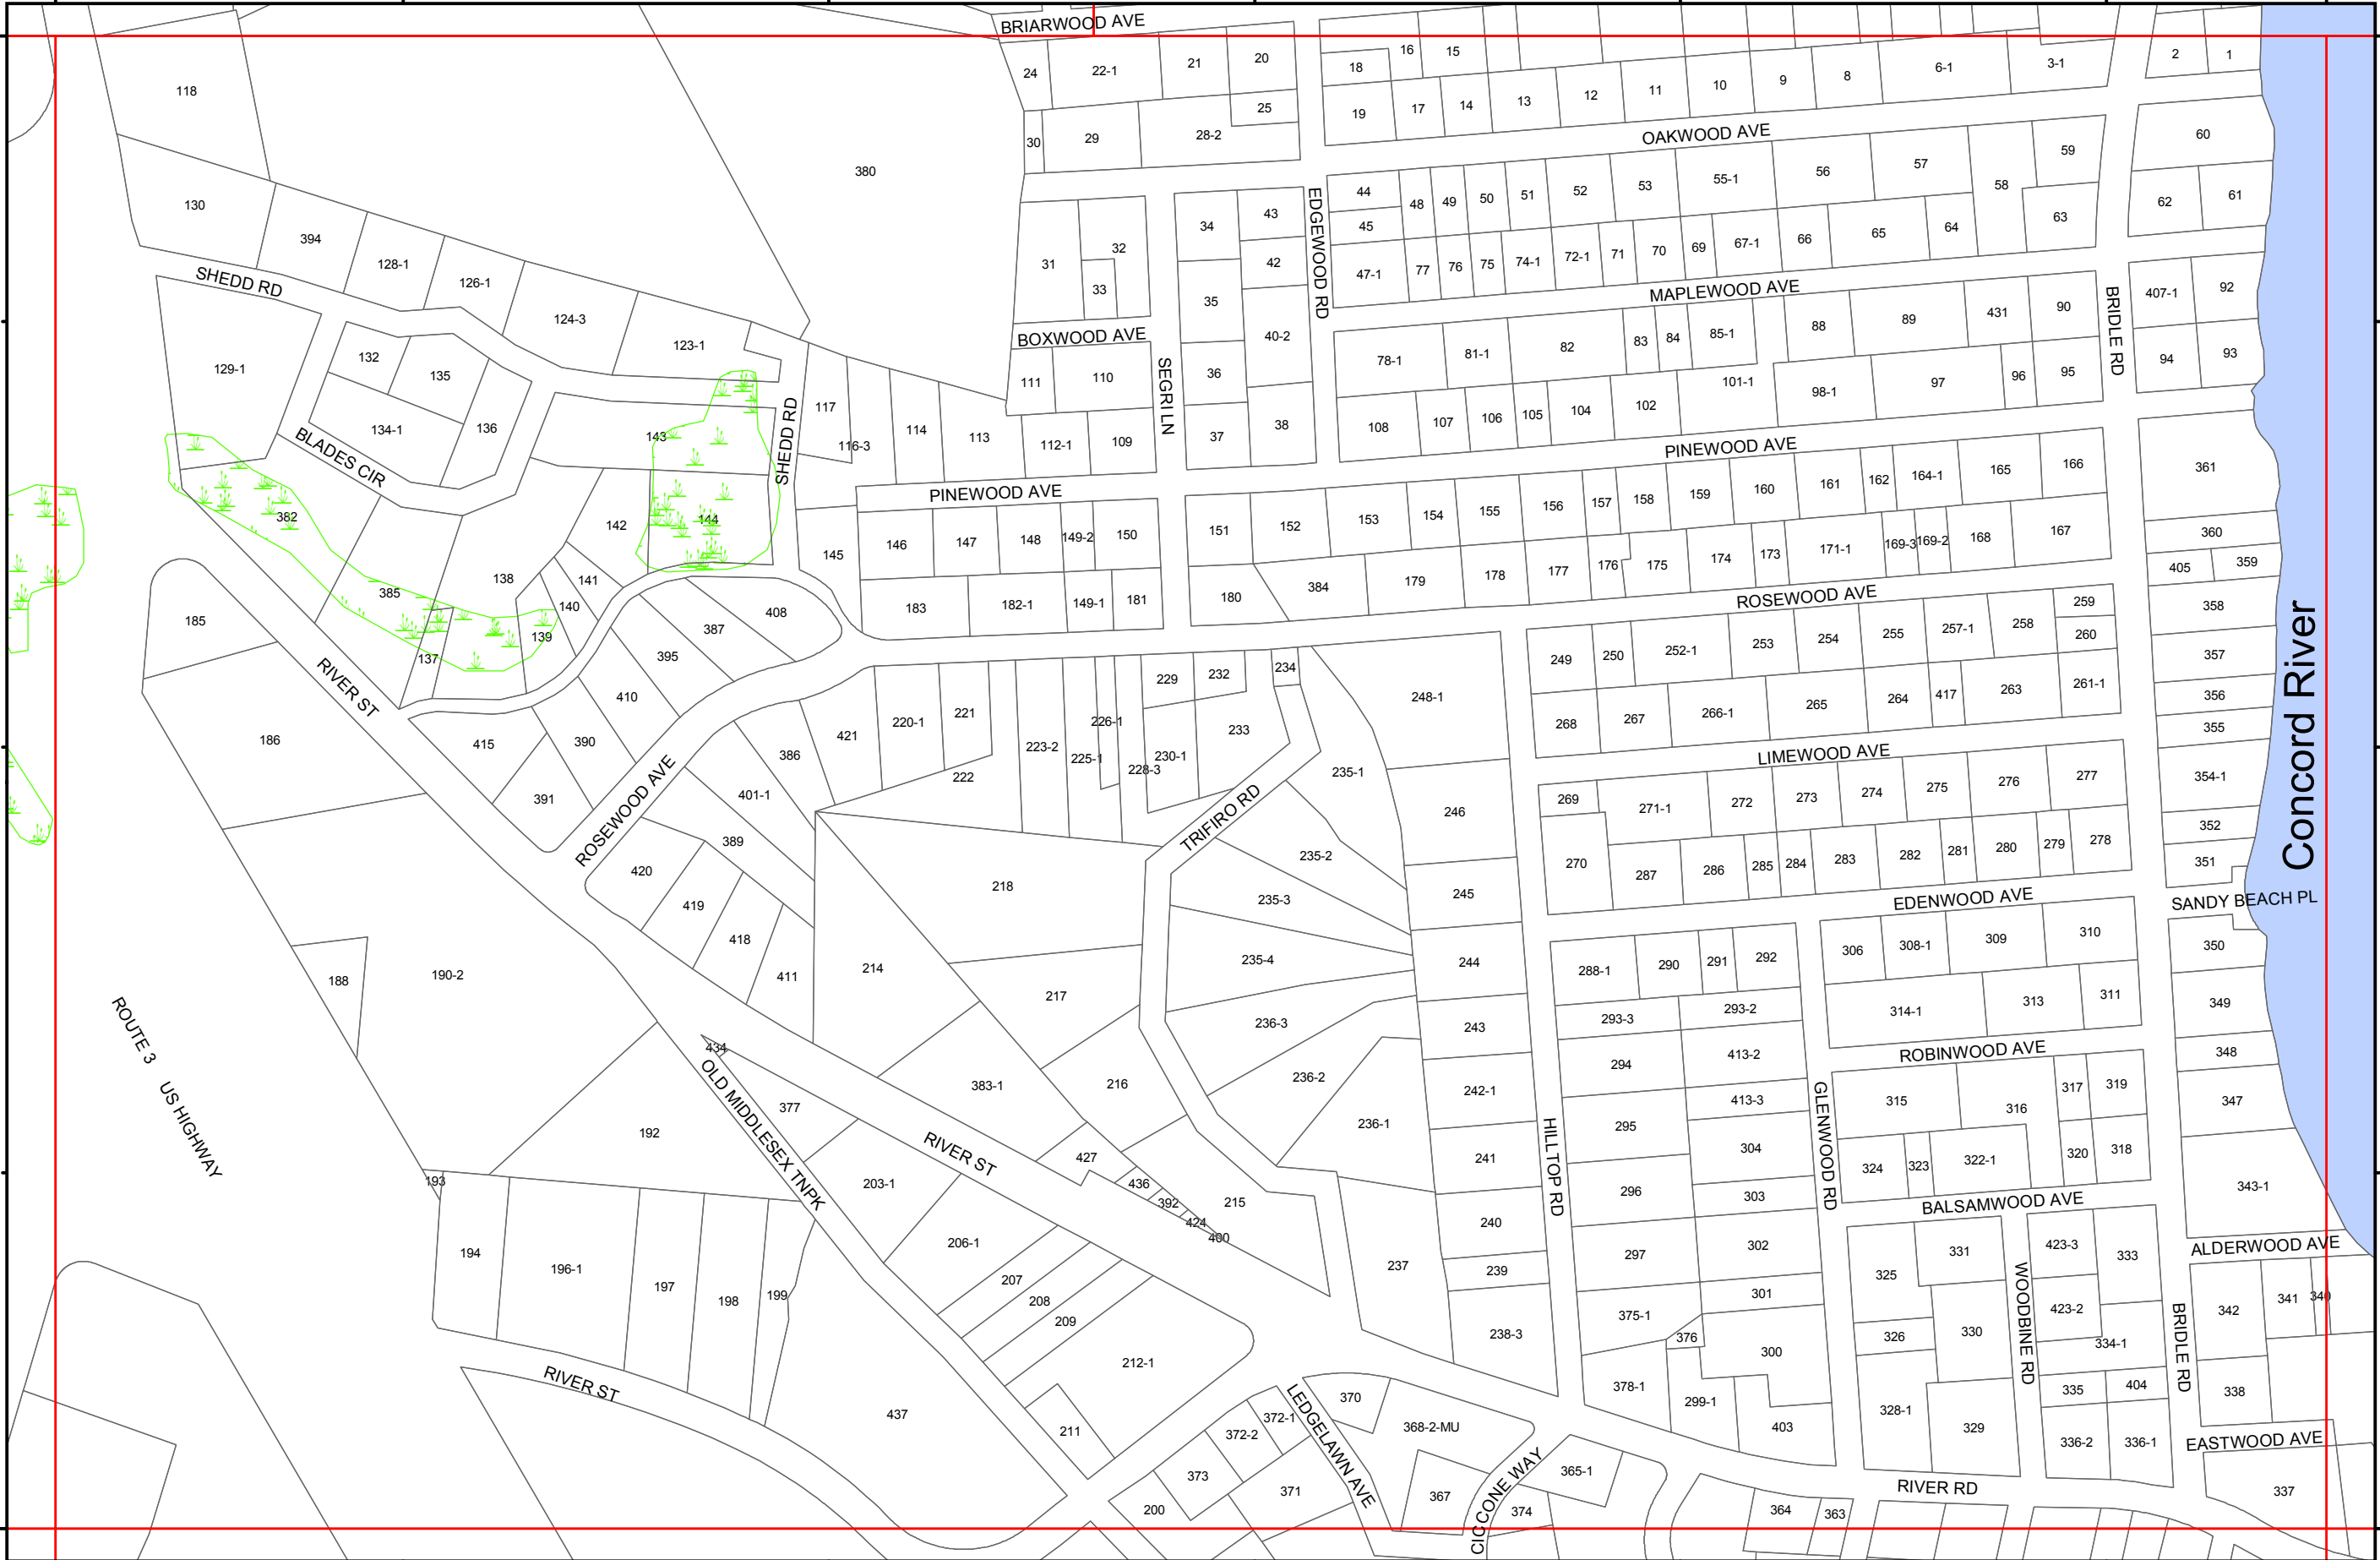

216637

216800

217000

217200

217400

217600

217703

923734

923600

923400

923200

923033

923734

923600

923400

923200

923033

Town of Billerica Massachusetts

1 inch = 250 feet
0 25 50 100 150 200 250 Feet

Legend

- 17-1 Block-Lot
- FIRST AVE Street Name
- - - Easement
- Pipeline
- Powerline
- ▭ Assessor Grid
- ▭ Parcel Boundary
- River or Pond
- Wetland - MassGIS

Note:
Grid coordinates are in NAD 1983
Massachusetts StatePlane Meters.

Map Printing Application
Created By:
Woodard & Curran, Inc.
41 Hutchins Drive
Portland, Maine 04102
(800) 426-4262

216637

216800

217000

217200

217400

217600

217703

Disclaimer: The information is provided as a reasonably accurate point of reference, but is not guaranteed and is not to be used for conveyances. The Town of Billerica shall not be held responsible for the accuracy or misuse of this data. Copyright Town of Billerica.

Revised To: January 1, 2011