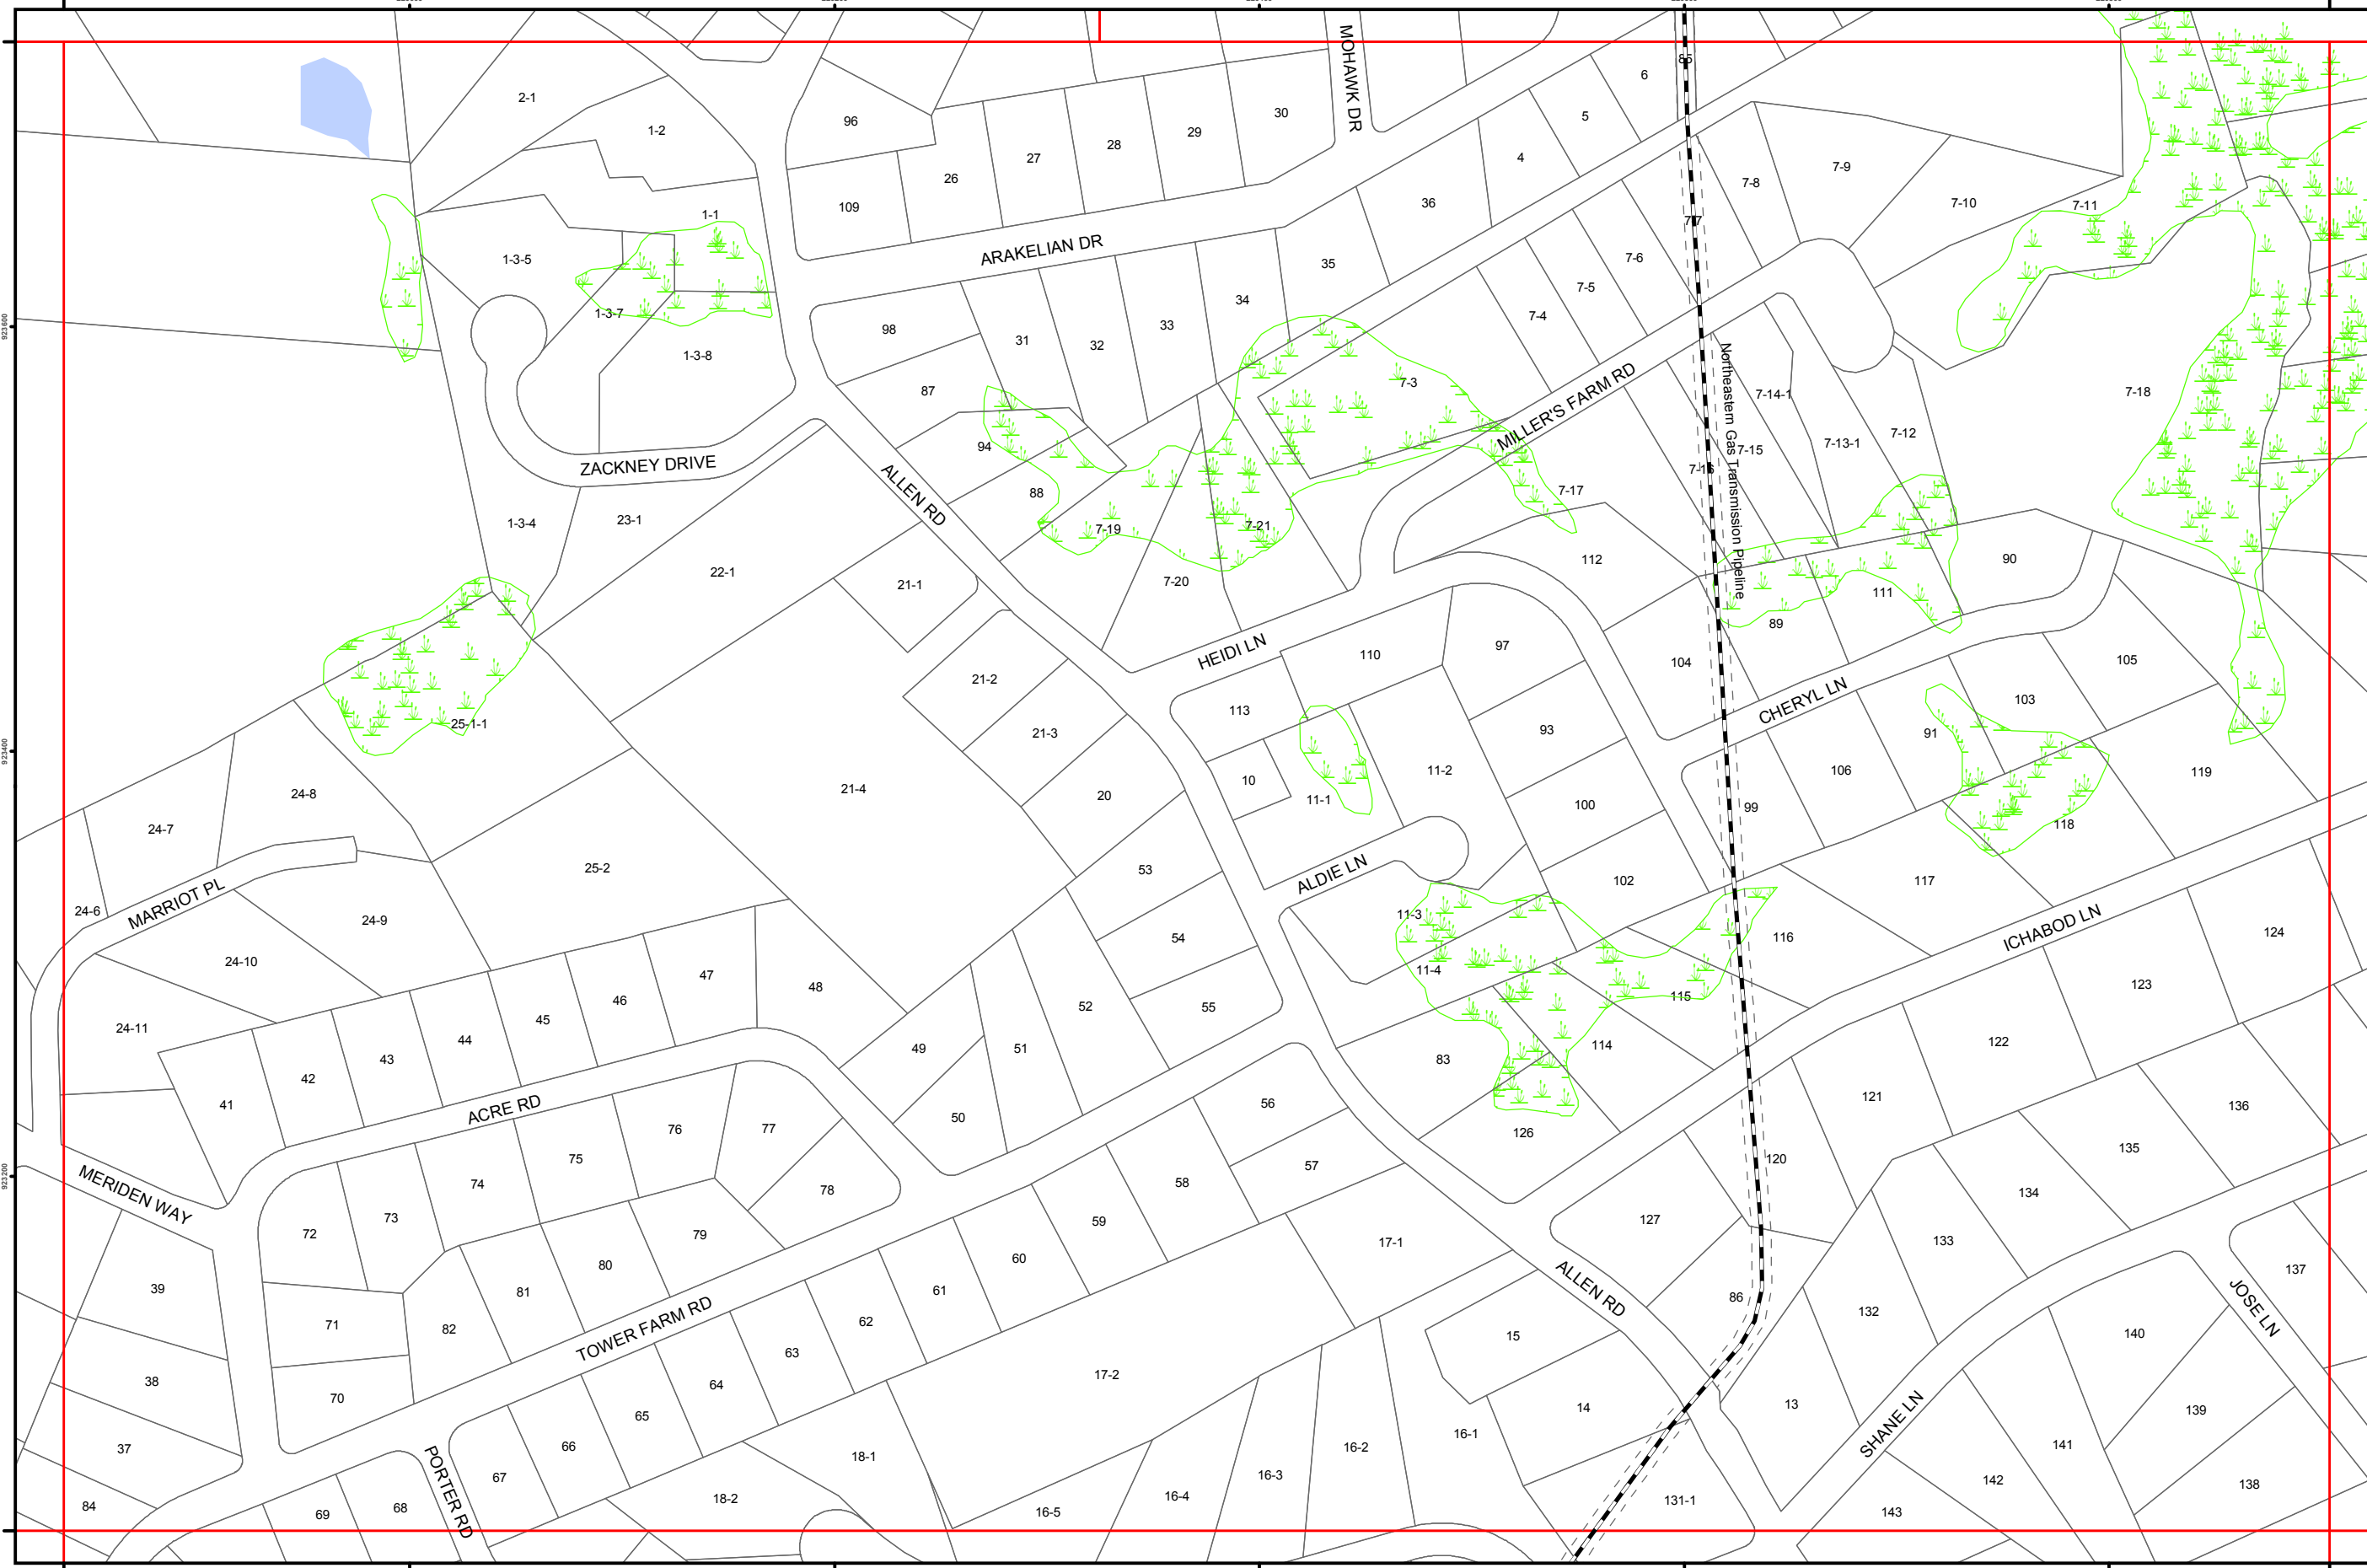

219837

220904

923734

923734

923600

923600

923600

923600

923500

923500

923033

923033

219837

220904

Town of Billerica Massachusetts

1 inch = 250 feet
0 25 50 100 150 200 250 Feet

Legend

- 17-1 Block-Lot
- FIRST AVE Street Name
- - - Easement
- --- Pipeline
- --- Powerline
- Assessor Grid
- Parcel Boundary
- River or Pond
- Wetland - MassGIS

Note: Grid coordinates are in NAD 1983 Massachusetts StatePlane Meters.

Map Printing Application
Created By:
Woodard & Curran, Inc.
41 Hutchins Drive
Portland, Maine 04102
(800) 426-4262

Disclaimer: The information is provided as a reasonably accurate point of reference, but is not guaranteed and is not to be used for conveyances. The Town of Billerica shall not be held responsible for the accuracy or misuse of this data. Copyright Town of Billerica.

Revised To: January 1, 2011