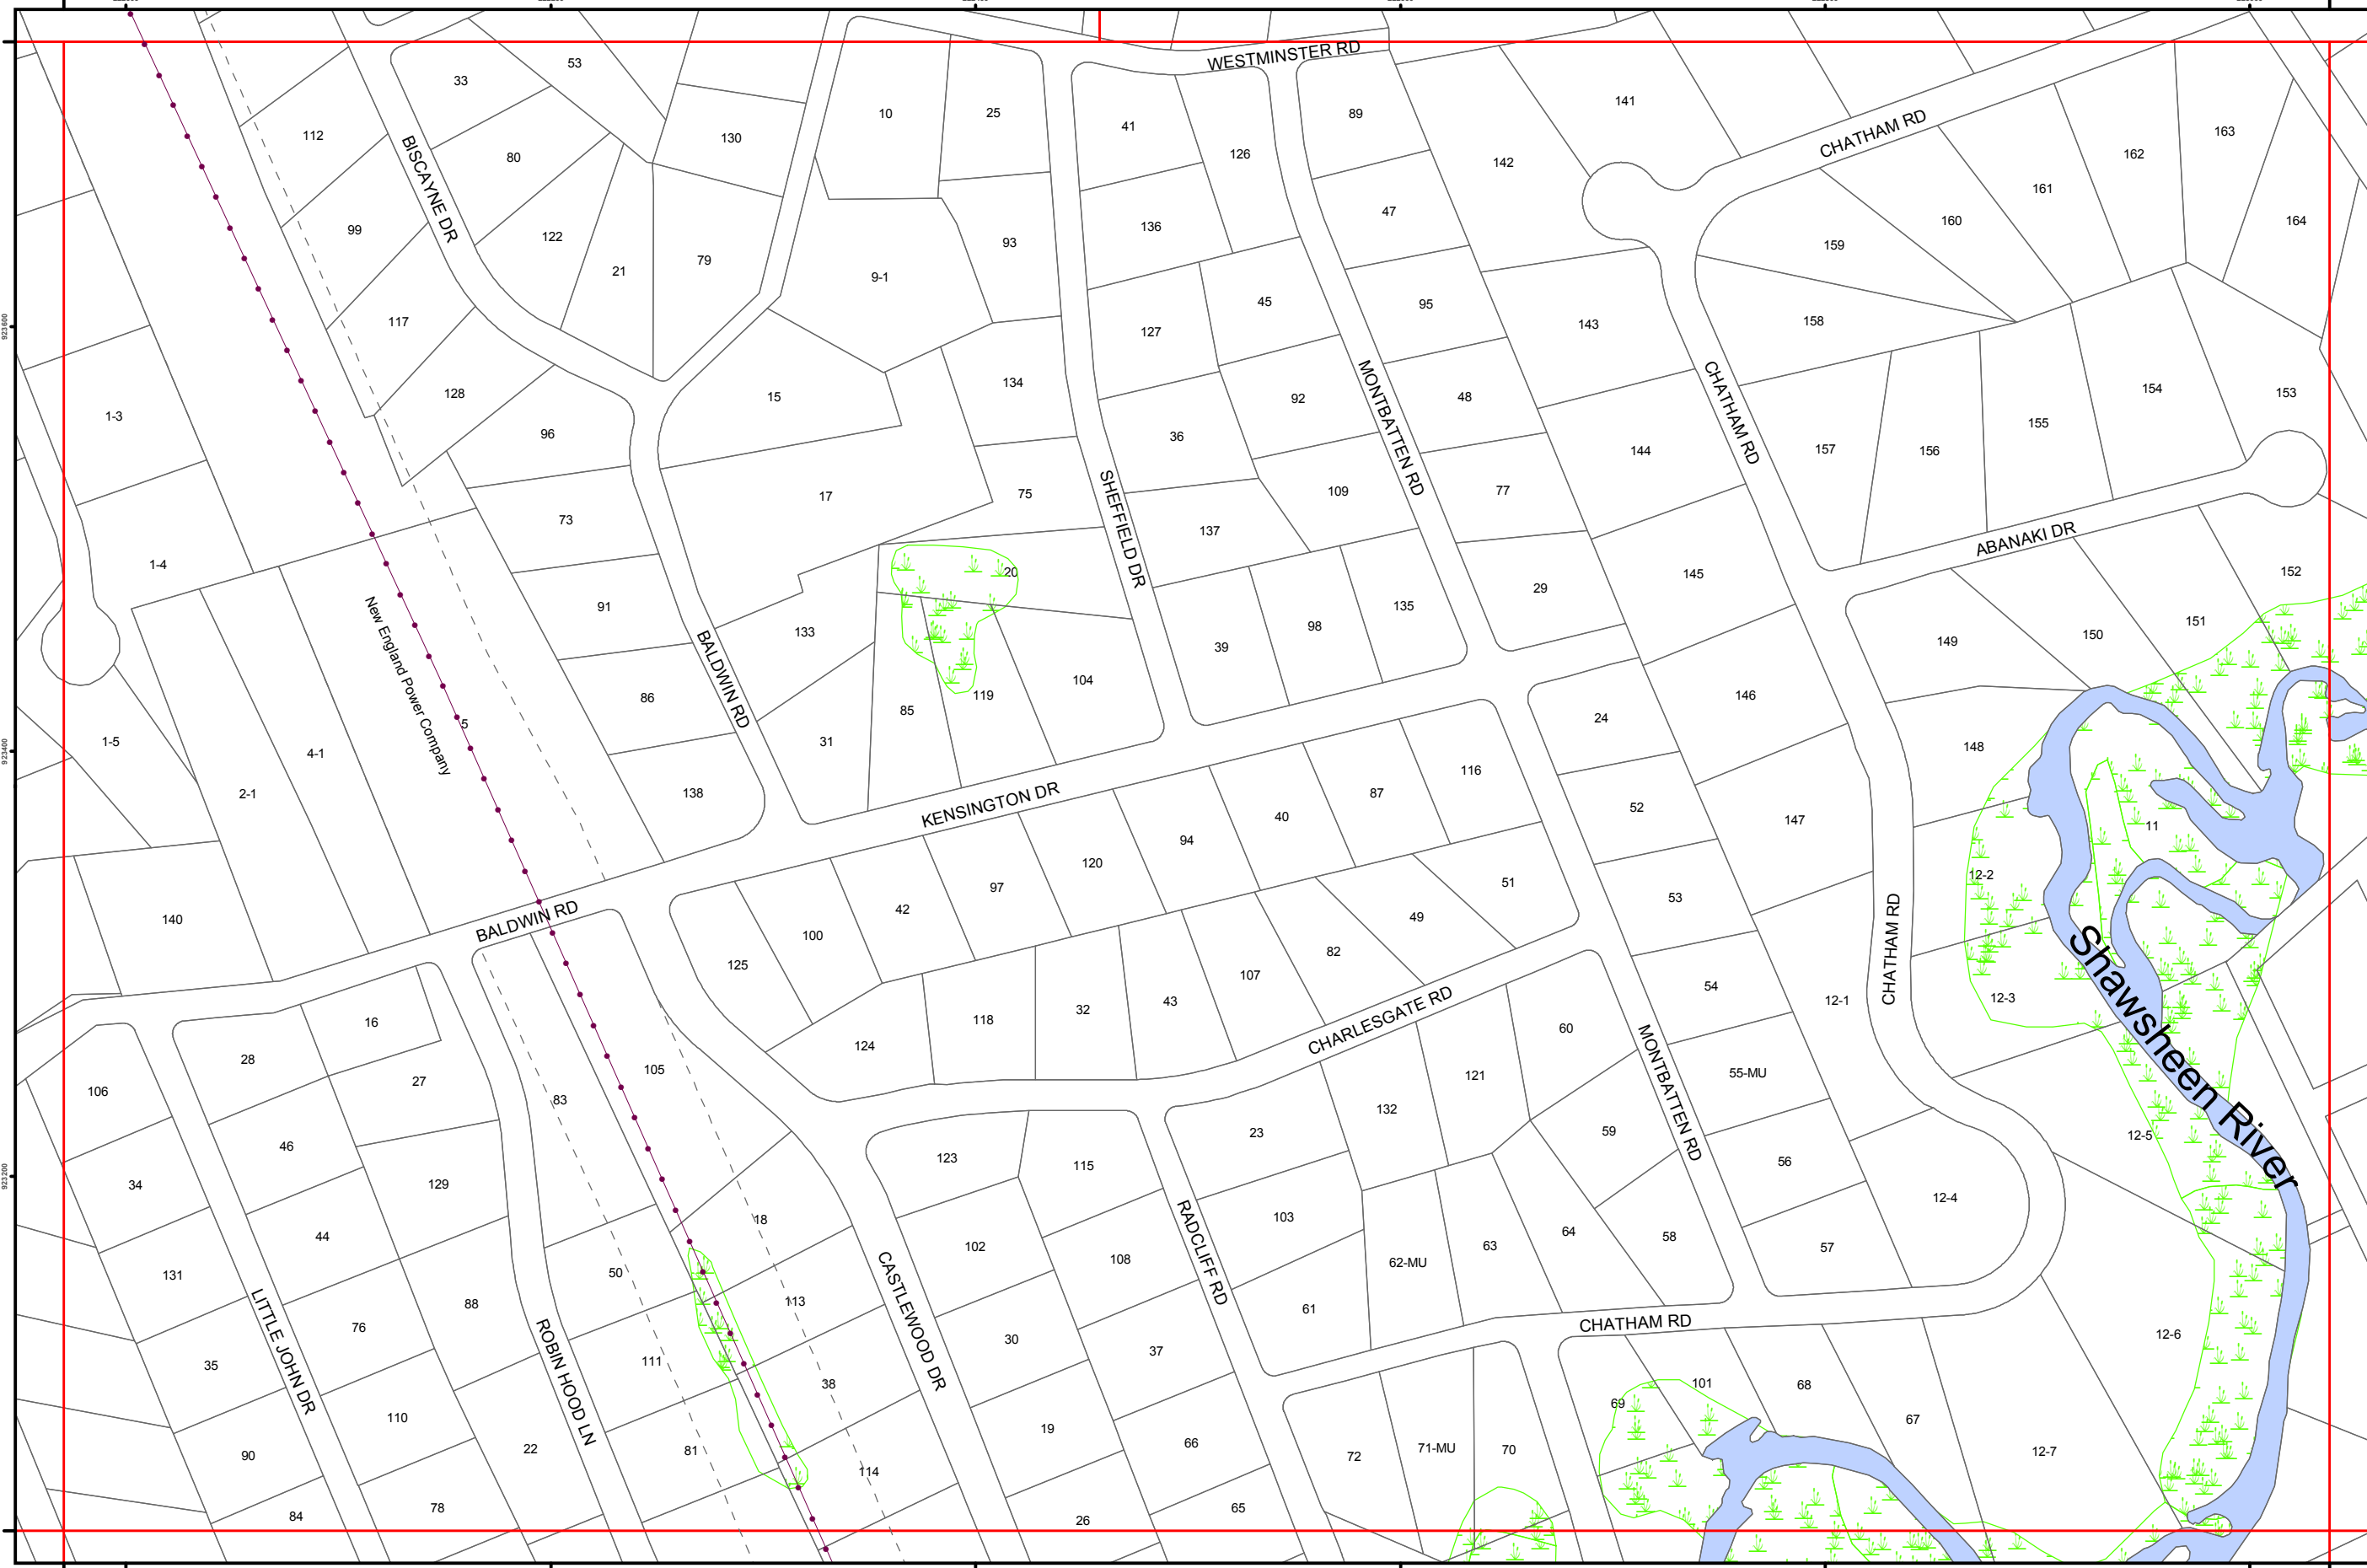

221971

223037

923734  
923600  
923466  
923332  
923198

923734  
923600  
923466  
923332  
923198

Town of  
Billerica  
Massachusetts

Legend

- 17-1 Block-Lot
- FIRST AVE Street Name
- - - Easement
- Pipeline
- Powerline
- Assessor Grid
- Parcel Boundary
- River or Pond
- Wetland - MassGIS

Note:  
Grid coordinates are in NAD 1983  
Massachusetts StatePlane Meters.

Map Printing Application  
Created By:  
Woodard & Curran, Inc.  
41 Hutchins Drive  
Portland, Maine 04102  
(800) 426-4262

Disclaimer: The information is provided as a reasonably accurate point of reference, but is not guaranteed and is not to be used for conveyances. The Town of Billerica shall not be held responsible for the accuracy or misuse of this data. Copyright Town of Billerica.